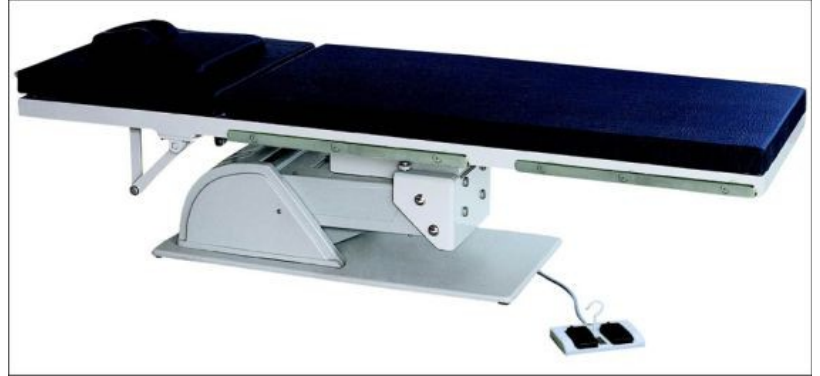

## Diagnostic table – 2072 AR-EL electrically adjustable

**Seat height: 510mm ~ 880mm**  
**Length: 1950mm**  
**Width: 650mm**  
**Base: 500mm x 980mm**  
**Headrest: 430mm x 410mm**  
**Armrest: 650mm x 580mm**  
**Seat: 650mm 1350mm**  
**Load capacity: 150 kg**  
**Engines: 1 unit - height**  
**Control: Footswitch**  
**Back Angle: 100 ° ~ 180 °**